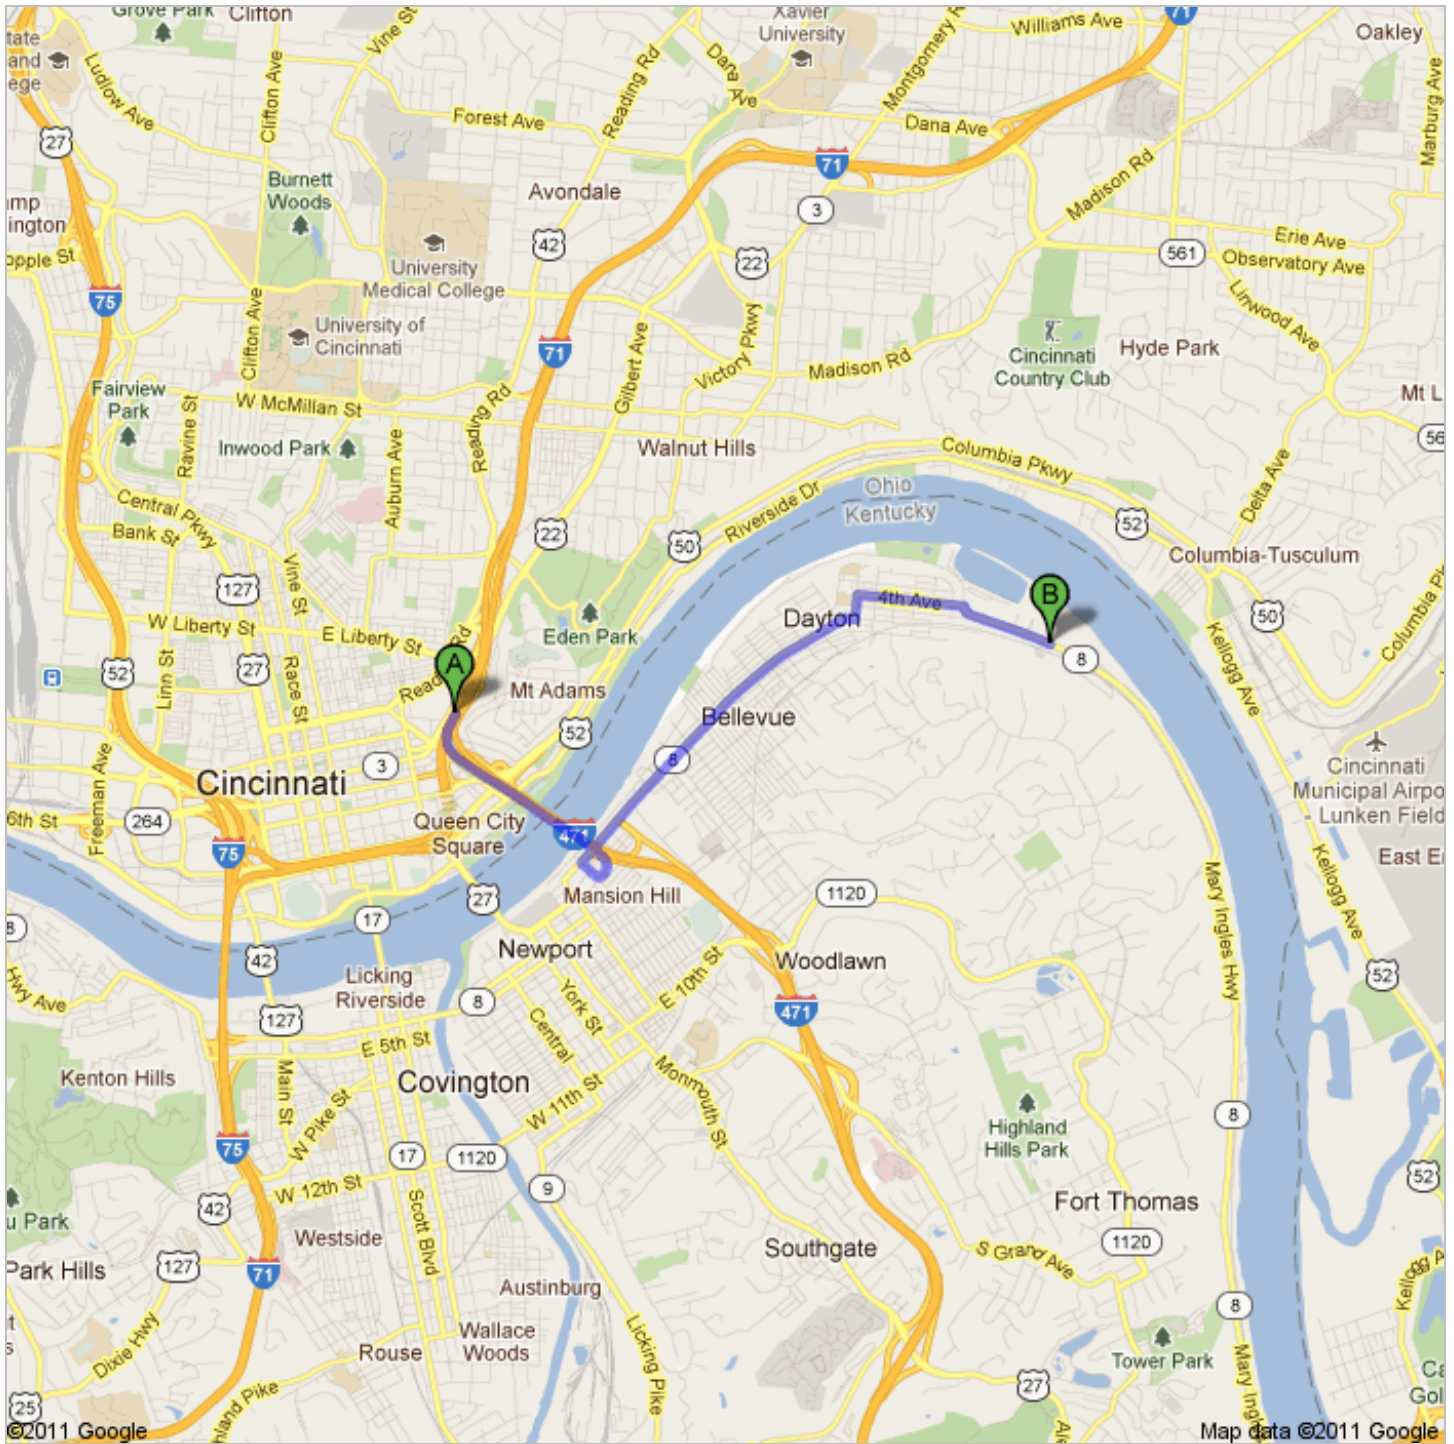

Directions to 81 Mary Ingles Hwy, Dayton, KY 41074
3.9 mi – about 8 mins

Save trees. Go green!
 Download Google Maps on your phone at google.com/gmm

A I-471 S

- 471 1. Head **southwest** on **I-471 S** go 0.9 mi
total 0.9 mi
 Entering Kentucky
 About 1 min
- ↗ 2. Take exit **5** toward **KY-8/Newport/Bellevue** go 0.2 mi
total 1.1 mi
- 3. Merge onto **Park Ave** go 476 ft
total 1.2 mi
- ↘ 4. Turn right onto **Dave Cowens Dr** go 0.3 mi
total 1.5 mi
 About 1 min
- 5. Continue onto **Fairfield Ave/Riverside Dr** go 0.8 mi
total 2.3 mi
 Continue to follow Fairfield Ave
 About 1 min
- 6. Continue onto **6th Ave** go 0.6 mi
total 2.9 mi
 About 1 min
- ↙ 7. Turn left onto **Clay St** go 0.1 mi
total 3.0 mi
 About 1 min
- ↘ 8. Take the 2nd right onto **4th Ave** go 0.5 mi
total 3.5 mi
 About 1 min
- 8 9. Turn right onto **KY-8 E** go 0.4 mi
total 3.9 mi
 Destination will be on the left
 About 1 min

B 81 Mary Ingles Hwy, Dayton, KY 41074

These directions are for planning purposes only. You may find that construction projects, traffic, weather, or other events may cause conditions to differ from the map results, and you should plan your route accordingly. You must obey all signs or notices regarding your route.

Map data ©2011 Google

Directions weren't right? Please find your route on maps.google.com and click "Report a problem" at the bottom left.